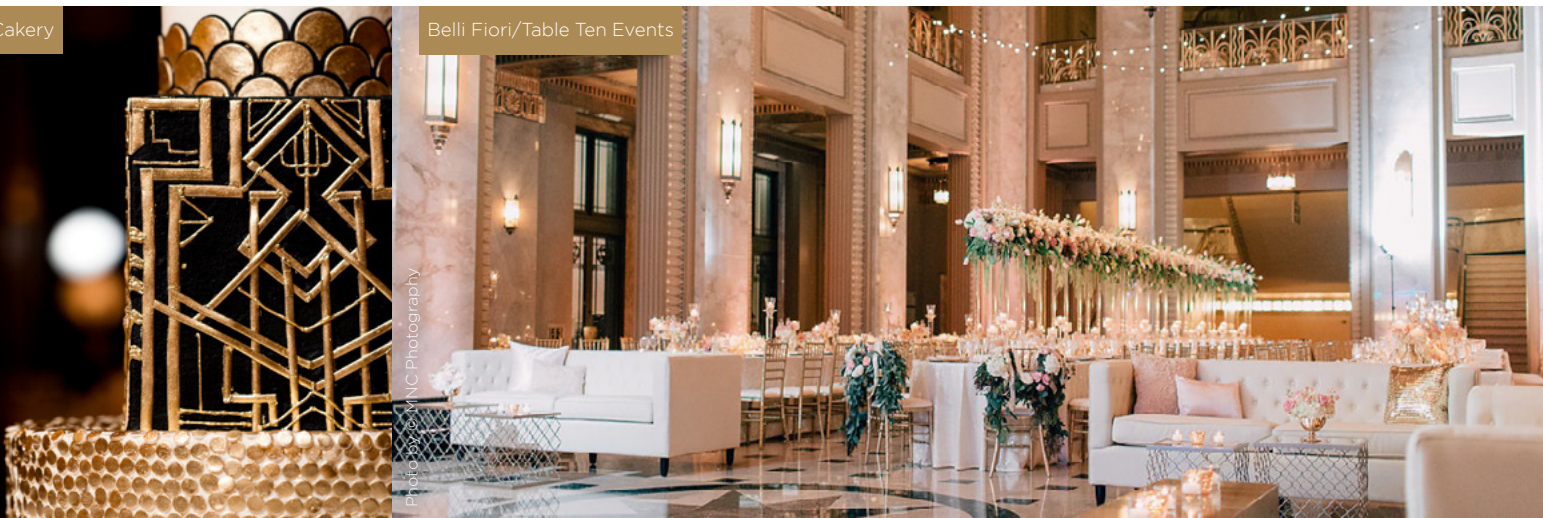

Switzerfilm
618.667.6940
switzerworld.com
astewart@switzerfilm.com

The Cakery

Belli Fiori/Table Ten Events

Photo by MNC Photography

Photo by Ashley Fisher Photography